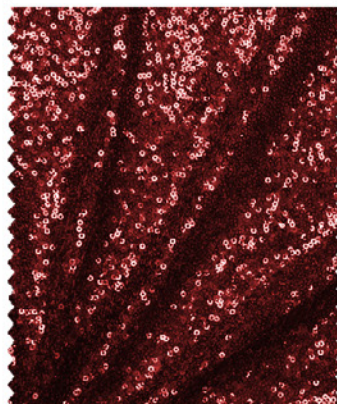

## Linear Sequin

Reference Color Swatches

BLACK SHINY

NAVY SHINY

CLARET SHINY

HAZELNUT SHINY

ROSE SHINY

LATTE SHINY