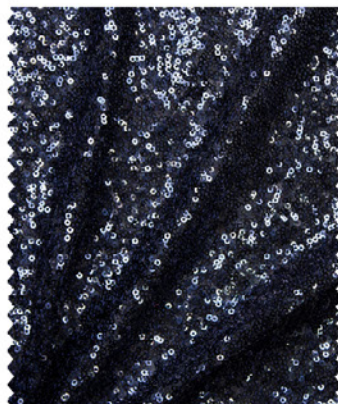

## Linear Sequin

Reference Color Swatches

BLACK SHINY

NAVY SHINY

CLARET SHINY

HAZELNUT SHINY

ROSE SHINY

LATTE SHINY