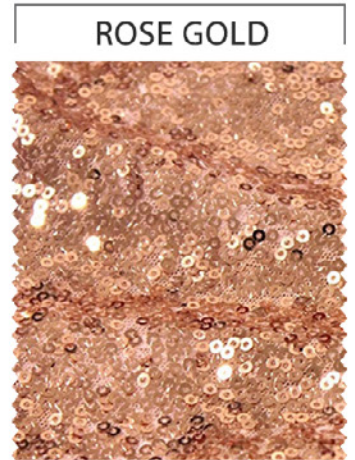

CHRISTINA WU

Celebration

Sequins

Reference Color Swatches