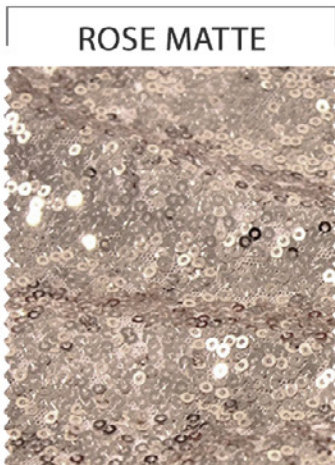

CHRISTINA WU

Celebration

Sequins

Reference Color Swatches