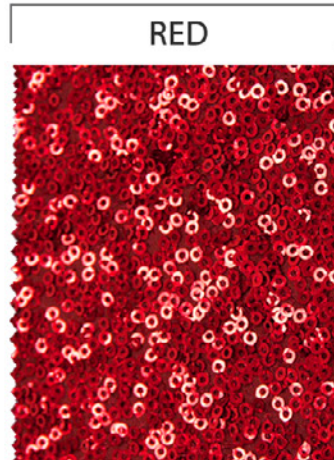

CHRISTINA WU

Celebration

Sequins

Reference Color Swatches