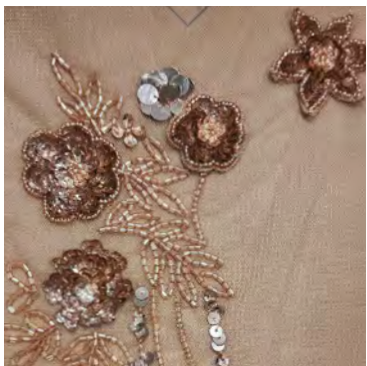

Adrianna Papell Platinum - Bridesmaids | Evening Style 40464

Rose Gold