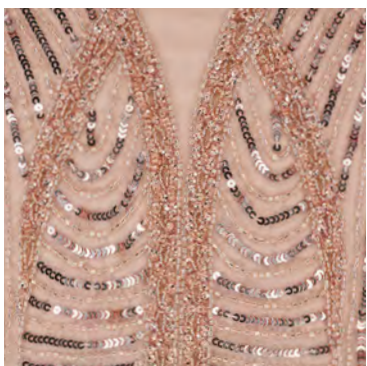

Gunmetal

Hunter Green

Lead

Mahogany

Merlot

Misty Blue

Morganite

Navy