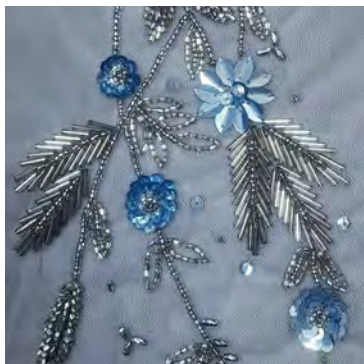

Adrianna Papell Platinum - Bridesmaids | Evening

Style 40483

Misty Blue