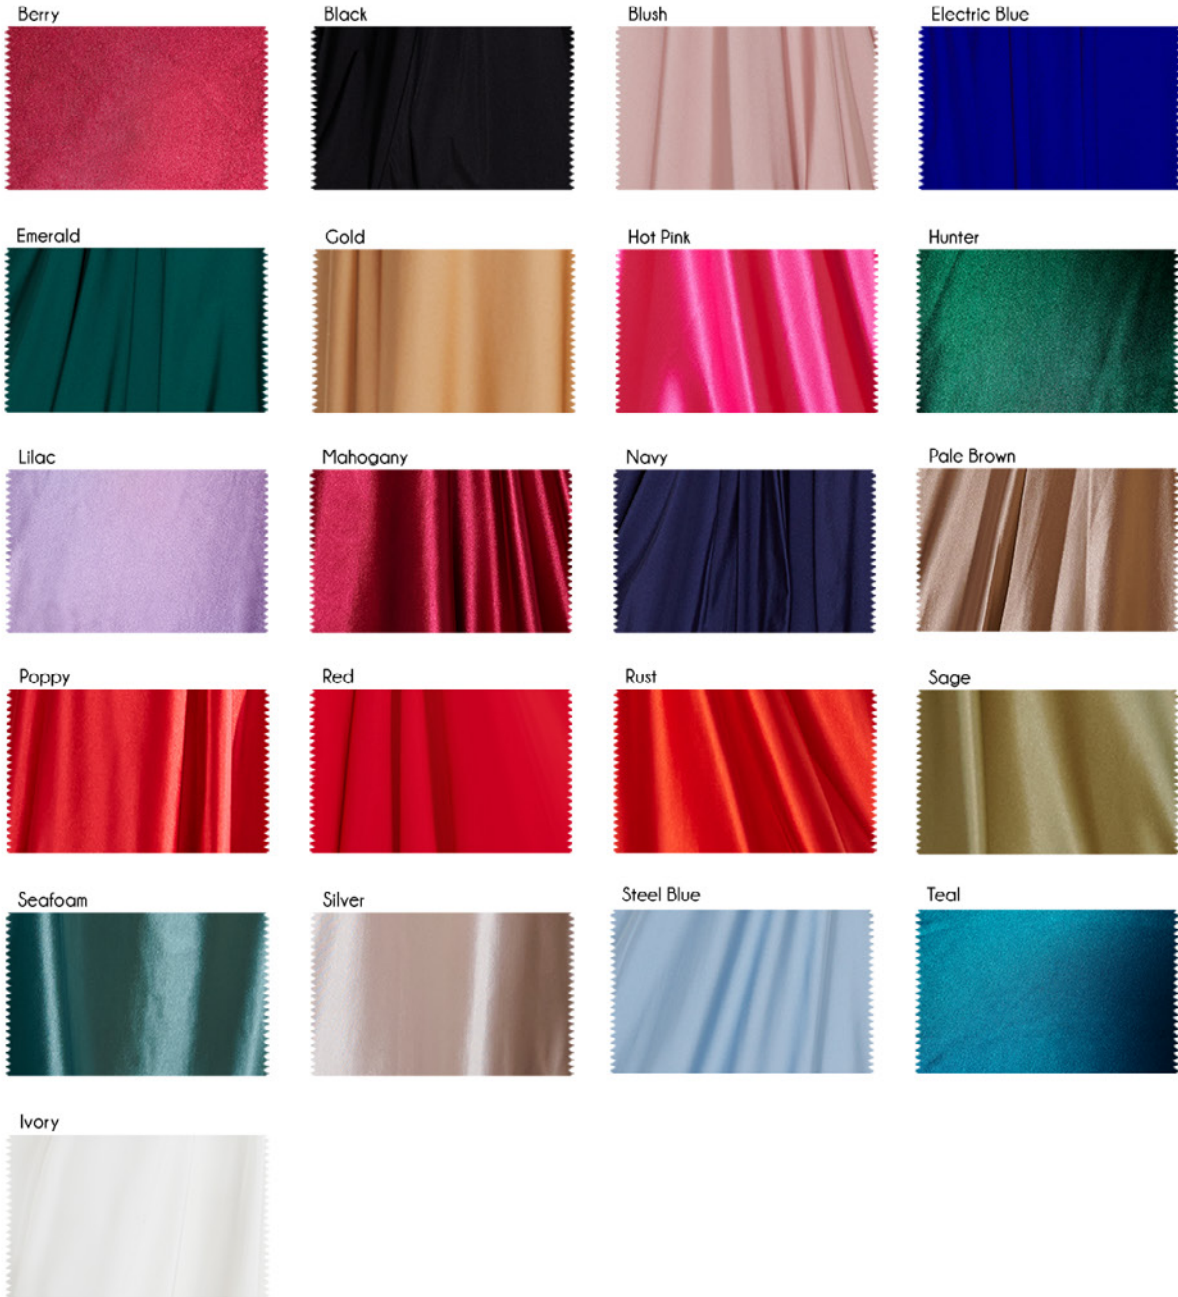

## Gala Jersey (Stretch and Heavy Stretch)

*\*Reference Color Swatches\**

## Gala Spandex

*\*Reference Color Swatches\**

## Gala Velvet

*\*Reference Color Swatches\**