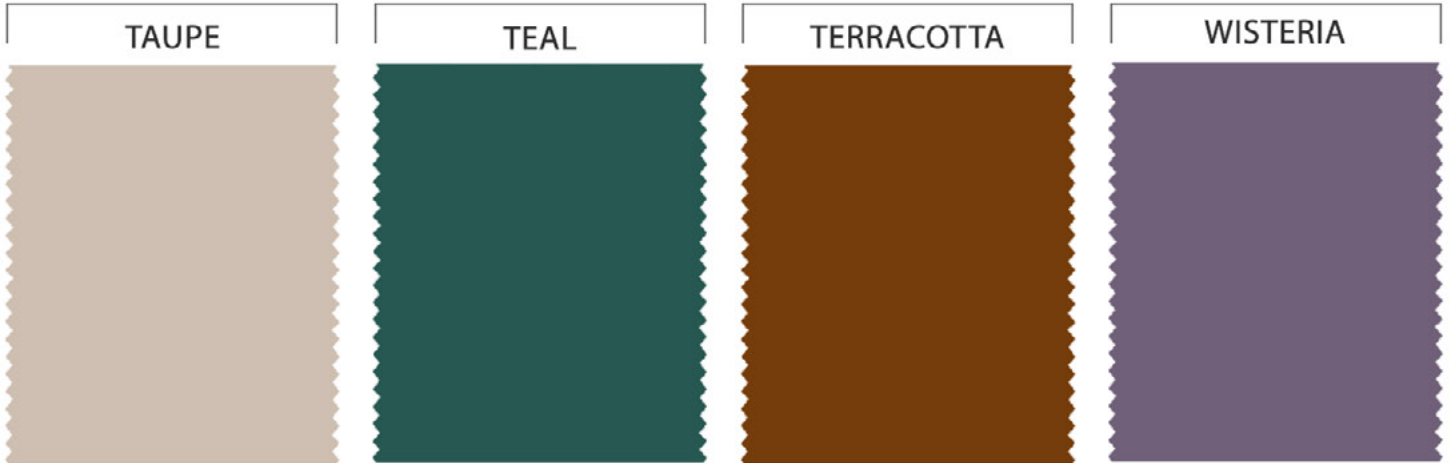

# CHRISTINA WU

*Celebration*

Satin | Chiffon | Tulle

Reference Color Swatches

## Lace

Reference Color Swatches

AUBERGINE

BLACK

CLARET

CORAL

EMERALD GREEN

HUNTER GREEN