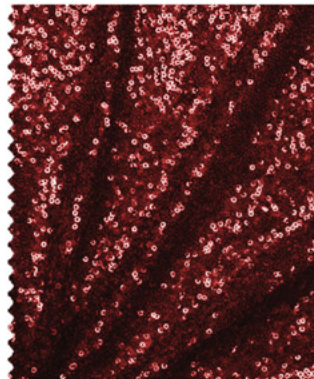

## Linear Sequin

Reference Color Swatches

BLACK SHINY

NAVY SHINY

CLARET SHINY

HAZELNUT SHINY

ROSE SHINY

LATTE SHINY