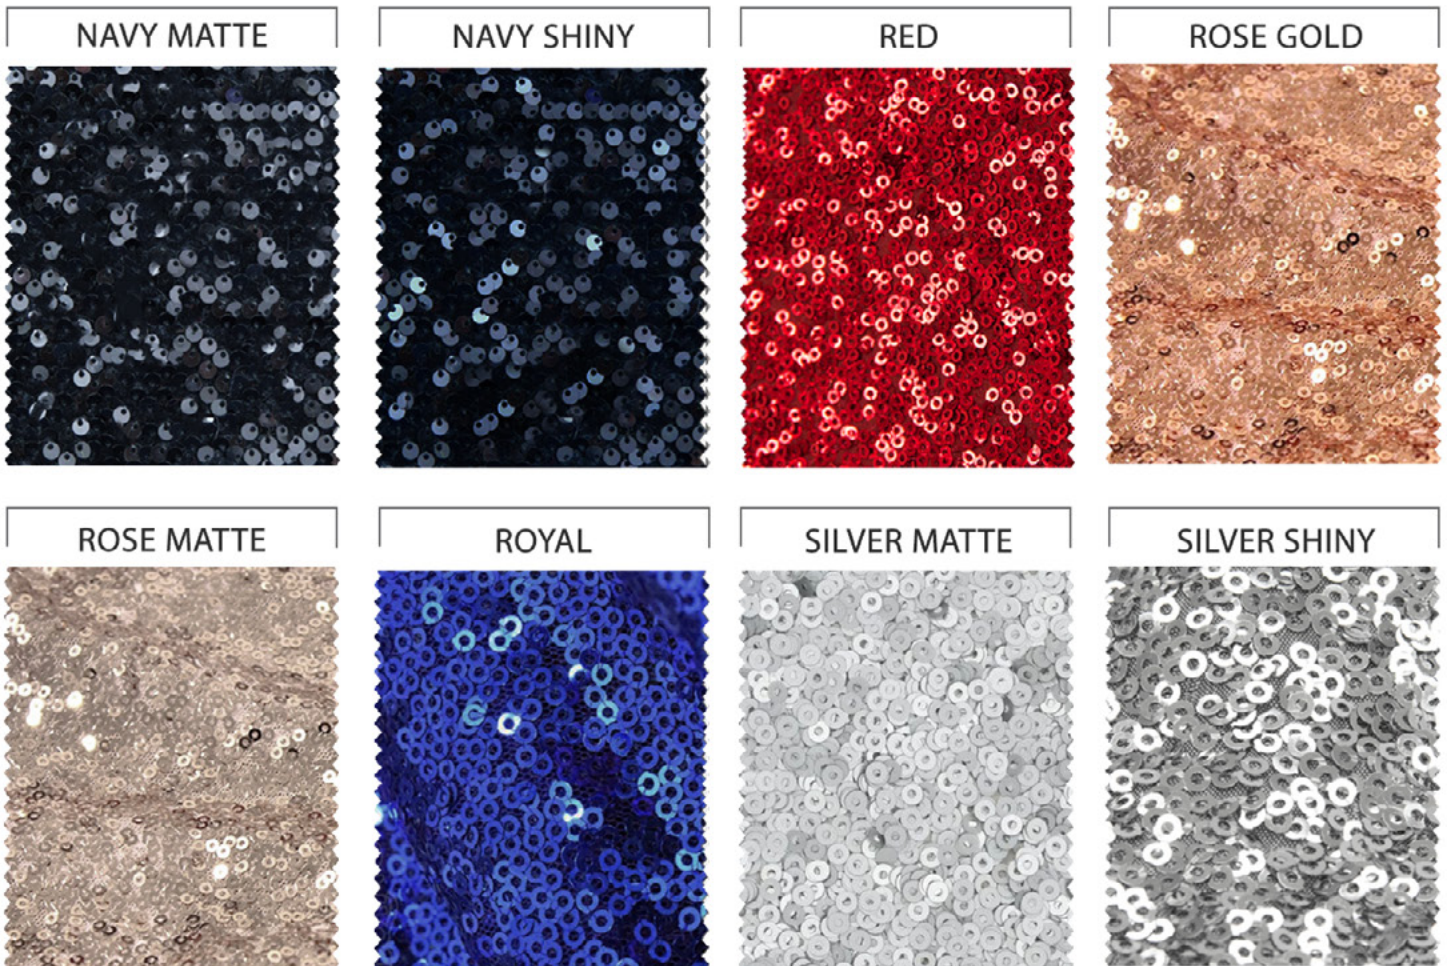

## Sequins

Reference Color Swatches

AUBERGINE

BLACK MATTE

BLACK SHINY

BLUSH PINK

CHARCOAL MATTE

CHARCOAL SHINY

CLARET

GOLD MATTE

GOLD SHINY

HUNTER GREEN MATTE

IVORY

MAHOGANY MATTE

## Sequins

Reference Color Swatches

### Lace

 BLACK	 NAVY
 WHITE	 ROYAL
 IVORY	 MAHOGANY
 TAUPE	 RED
 LATTE	 AUBERGINE
 MEADOW	 CLARET
 SLATE	 CORAL
 MISTY BLUE	 LILAC
 EMERALD GREEN	 WISTERIA
 HUNTER GREEN	 MAUVE