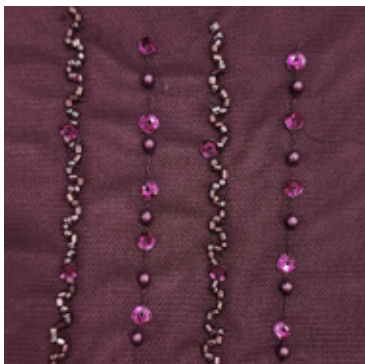

Adrianna Papell Platinum - Bridesmaids | Evening Style 40459

Merlot