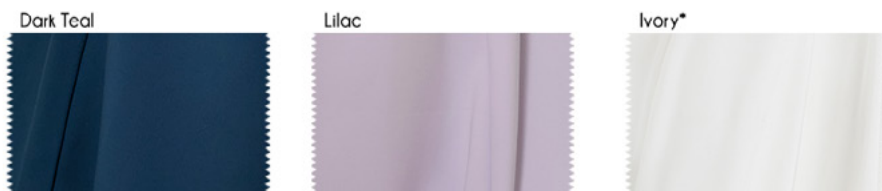

CHRISTINA WU

Gala

CHRISTINA WU *Gala*

Gala Jersey (Stretch and Heavy Stretch)

Reference Color Swatches

*Exclusive styles, +\$25 to the color version

Gala Spandex

Reference Color Swatches

*Exclusive styles, +\$25 to the color version

CHRISTINA WU *Gala*

Gala Velvet

Reference Color Swatches

Gala Charmeuse Satin

Reference Color Swatches

*Exclusive styles, +\$25 to the color version