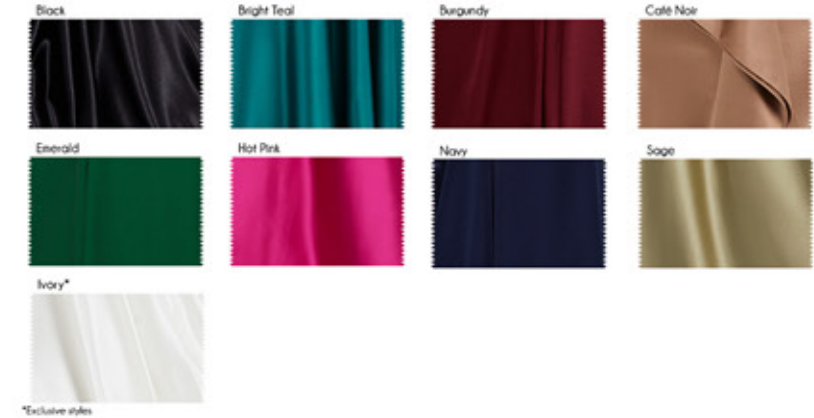

*Available in Sequin
Colors: Black and Ivory*

Style 48002

Available in Charmeuse Satin, Stretch Jersey or Velvet

Shown In: Ivory

Colors Available by Fabrications

* Reference Color Swatches *

Charmeuse Satin

Stretch Jersey

Velvet

Style 48007

Available in Charmeuse Satin, Stretch Jersey or Velvet

Shown In: Ivory

Colors Available by Fabrications

* Reference Color Swatches *

Charmeuse Satin

Stretch Jersey

Velvet

Style 48011

Available in Charmeuse Satin, Stretch Jersey or Velvet

Shown In: Ivory

Colors Available by Fabrications

* Reference Color Swatches *

Charmeuse Satin