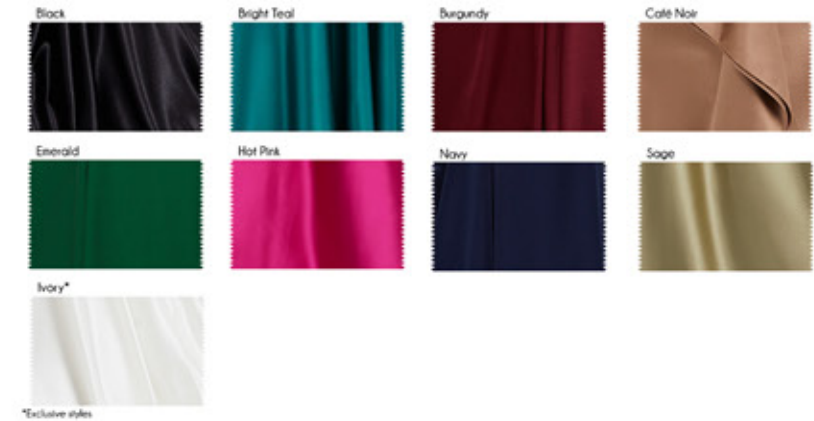

*Available in Sequin
Colors: Black and Ivory*

Style 48002

Available in Charmeuse Satin, Stretch Jersey or Velvet

Shown In: Ivory

Colors Available by Fabrications

* Reference Color Swatches *

Charmeuse Satin

Stretch Jersey

Velvet

Style 48007

Available in Charmeuse Satin, Stretch Jersey or Velvet

Shown In: Ivory

Colors Available by Fabrications

* Reference Color Swatches *

Charmeuse Satin

Stretch Jersey

Velvet

Style 48011

Available in Charmeuse Satin, Stretch Jersey or Velvet

Shown In: Ivory

Colors Available by Fabrications

* Reference Color Swatches *

Charmeuse Satin

Stretch Jersey

Velvet

Style 48012

Available in Charmeuse Satin, Stretch Jersey or Velvet

Shown In: Ivory

Colors Available by Fabrications

** Reference Color Swatches **

Charmeuse Satin