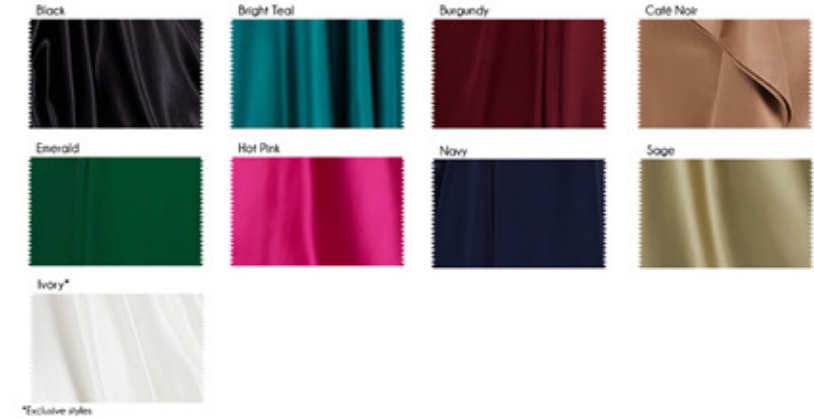

*Available in Sequin
Colors: Black and Ivory*

Style 48002

Available in Charmeuse Satin, Stretch Jersey or Velvet

Shown In: Ivory

Colors Available by Fabrications

* Reference Color Swatches *

Charmeuse Satin

Stretch Jersey

Velvet

Style 48011

Available in Charmeuse Satin, Stretch Jersey or Velvet

Shown In: Ivory

Colors Available by Fabrications

* Reference Color Swatches *

Charmeuse Satin

Stretch Jersey

Velvet

Style 48012

Available in Charmeuse Satin, Stretch Jersey or Velvet

Shown In: Ivory

Colors Available by Fabrications

** Reference Color Swatches **

Charmeuse Satin

Stretch Jersey

Velvet

Style 48014

Available in Charmeuse Satin or Stretch Jersey

Available only in Ivory

Style 48024

Available in Charmeuse Satin or Stretch Jersey

Available only in Ivory